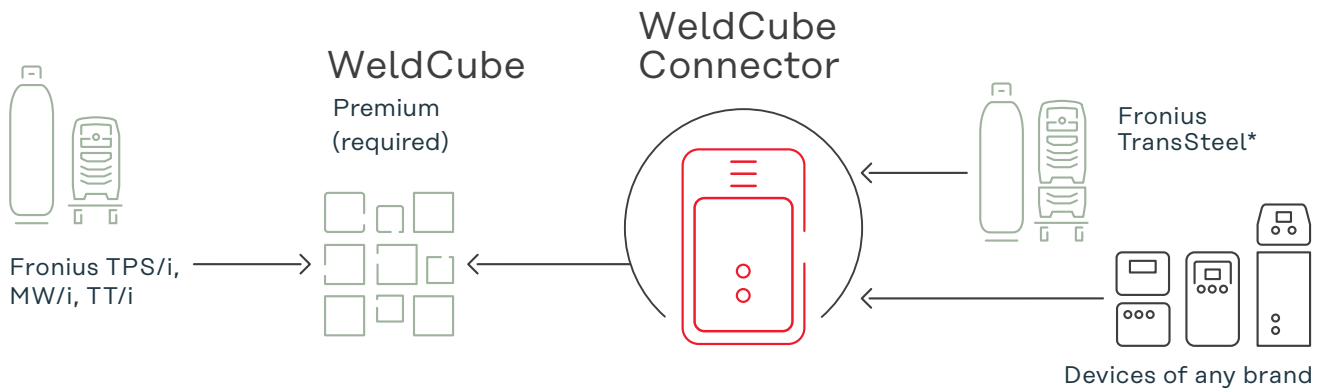

Different variants: